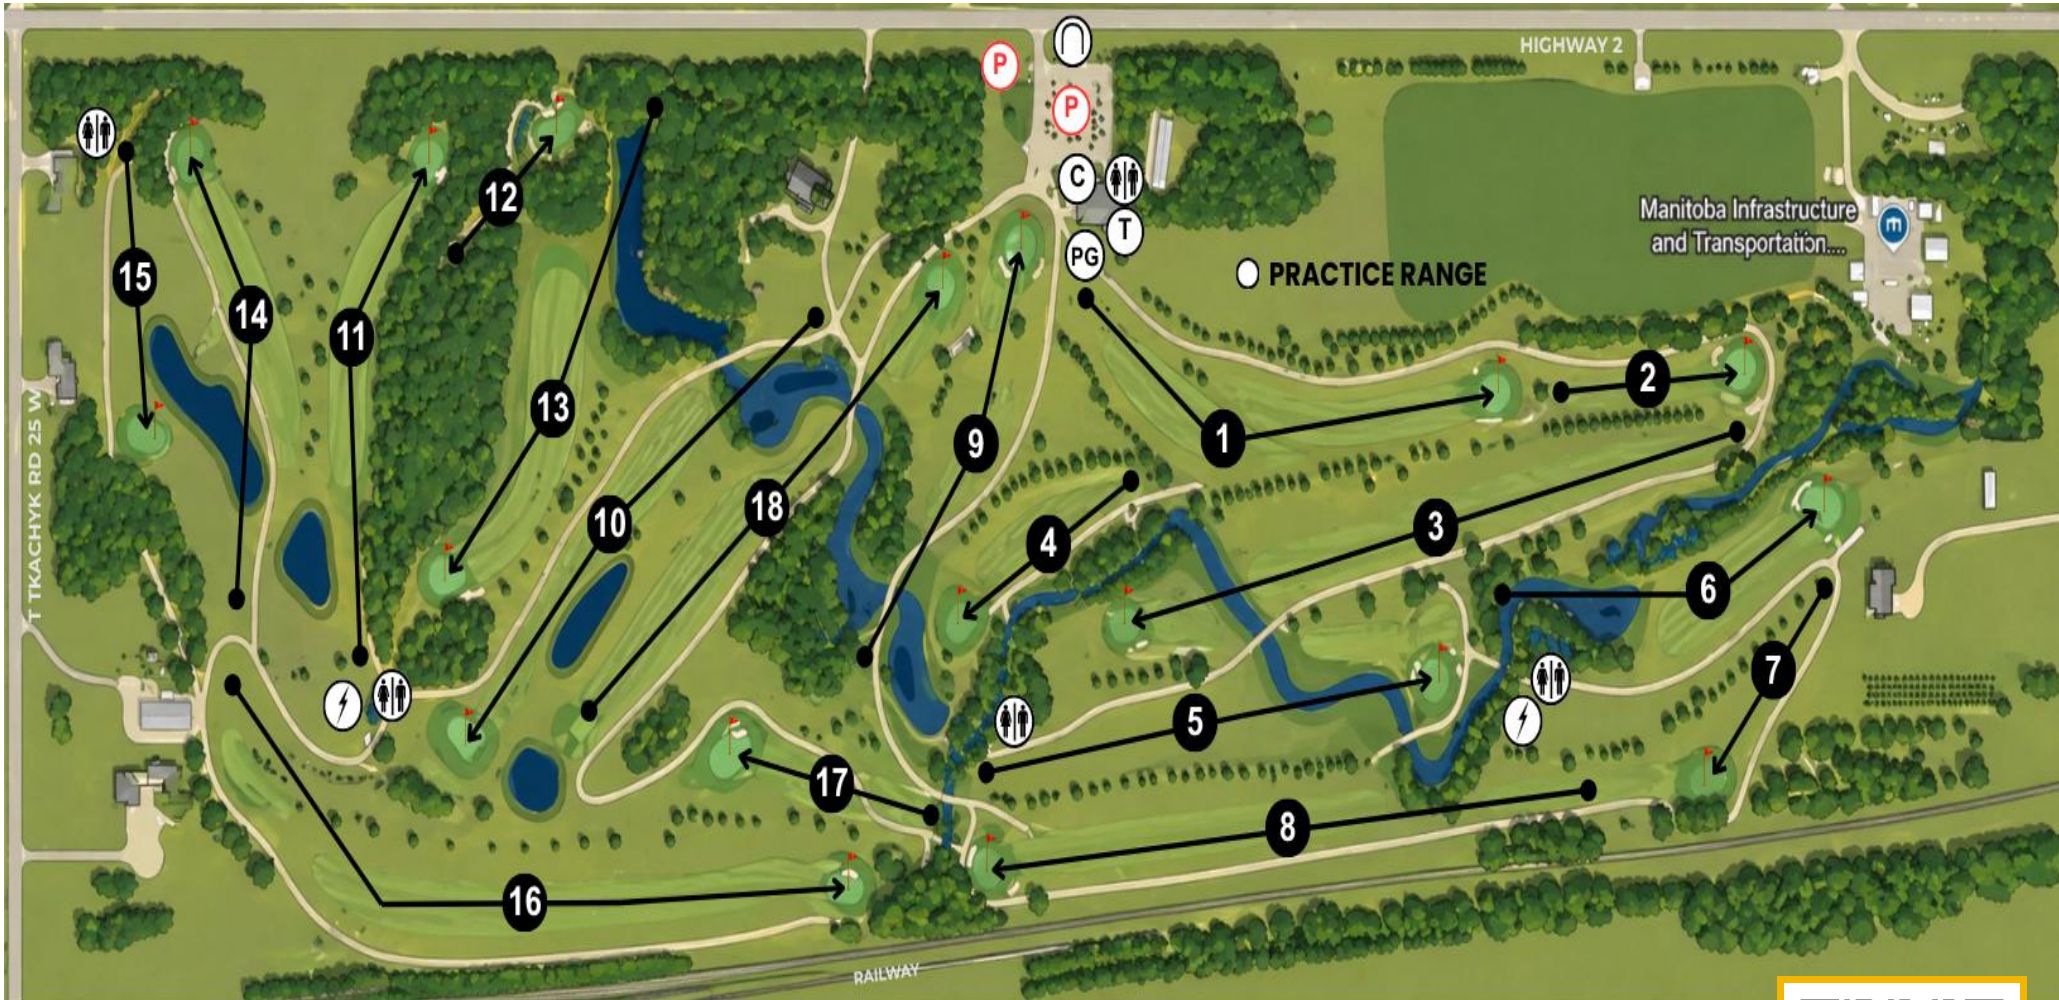

MATCH PLAY CHAMPIONSHIP QUALIFIER

SCOTSWOOD LINKS | 23 MAY 2026

LEGEND

- P PARKING PG PRACTICE GREEN ⚡ STORM SHELTER
- C CLUBHOUSE / RESTAURANT ♂ ♀ WASHROOM
- T TOURNAMENT OFFICE ⌈ ENTRANCE

SCAN HERE FOR WEBSITE & LIVE LEADERBOARD